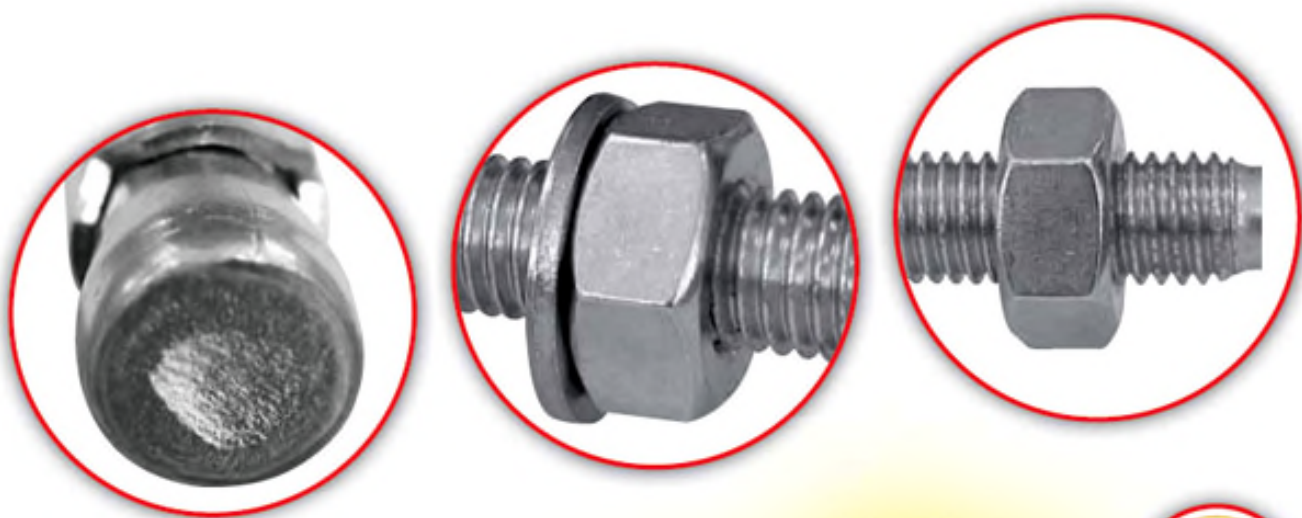

NOBEX[®]

PROFESSIONISTI DEL FISSAGGIO

MADE IN ITALY

Kotwy stalowe NOBEX

Available in
stainless steel
A2 also.