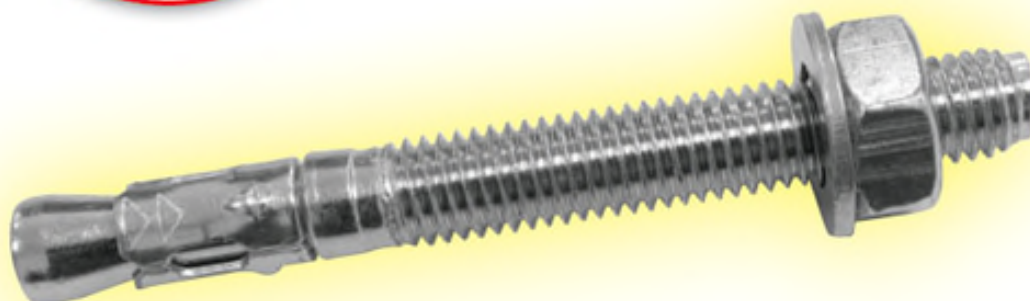

NOBEX[®]

PROFESSIONISTI DEL FISSAGGIO

MADE IN ITALY

Kotwy stalowe NOBEX

Available in
stainless steel
A2 also.